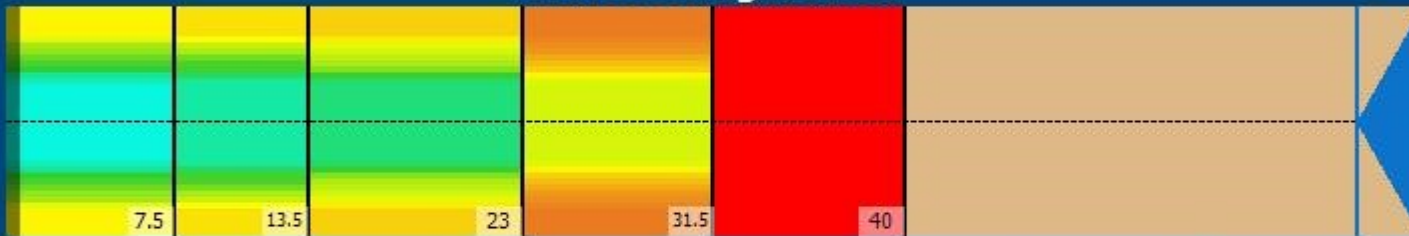

Conditioner: PRODIGY

Cleaner: DEFENCE CX4

Pattern Distance: 400

Cleaner Distance: 500

Volume: 19.41

Zone Configuration

Boards

Zone 1	Ava	Ratio
Left	27.20	2.61 : 1
Right	27.20	2.61 : 1
Center	71.00	

Zone 2	Ava	Ratio
Left	24.60	2.60 : 1
Right	24.60	2.60 : 1
Center	64.00	

Zone 3	Ava	Ratio
Left	22.20	2.66 : 1
Right	22.20	2.66 : 1
Center	59.00	

Zone 4	Ava	Ratio
Left	11.60	2.59 : 1
Right	11.60	2.59 : 1
Center	30.00	

Zone 5	Ava	Ratio
Left	1.00	1.00 : 1
Right	1.00	1.00 : 1
Center	1.00	

Volume by Board