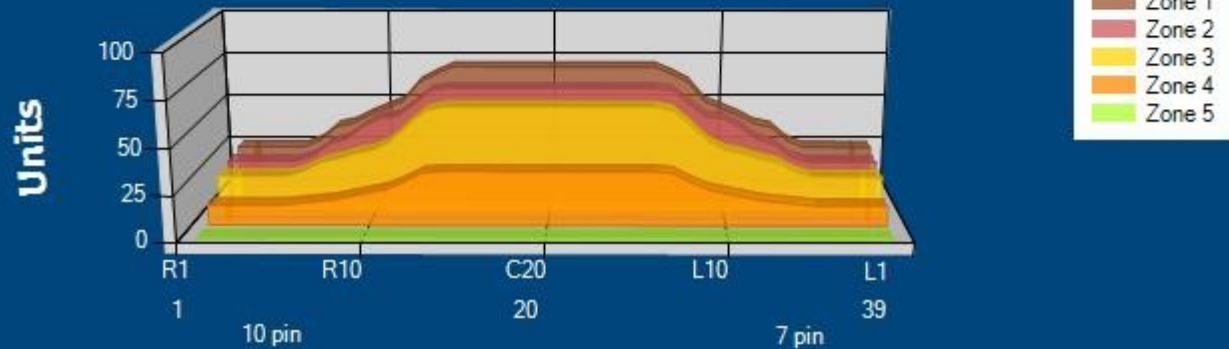

Conditioner: PRODIGY

Cleaner: DEFENCE CX4

Pattern Distance: 400

Cleaner Distance: 500

Volume: 19.41

Zone Configuration

Boards

Zone 1	Ava	Ratio
Left	27.20	2.61 : 1
Right	27.20	2.61 : 1
Center	71.00	

Zone 2	Ava	Ratio
Left	24.60	2.60 : 1
Right	24.60	2.60 : 1
Center	64.00	

Zone 3	Ava	Ratio
Left	22.20	2.66 : 1
Right	22.20	2.66 : 1
Center	59.00	

Zone 4	Ava	Ratio
Left	11.60	2.59 : 1
Right	11.60	2.59 : 1
Center	30.00	

Zone 5	Ava	Ratio
Left	1.00	1.00 : 1
Right	1.00	1.00 : 1
Center	1.00	

Volume by Board